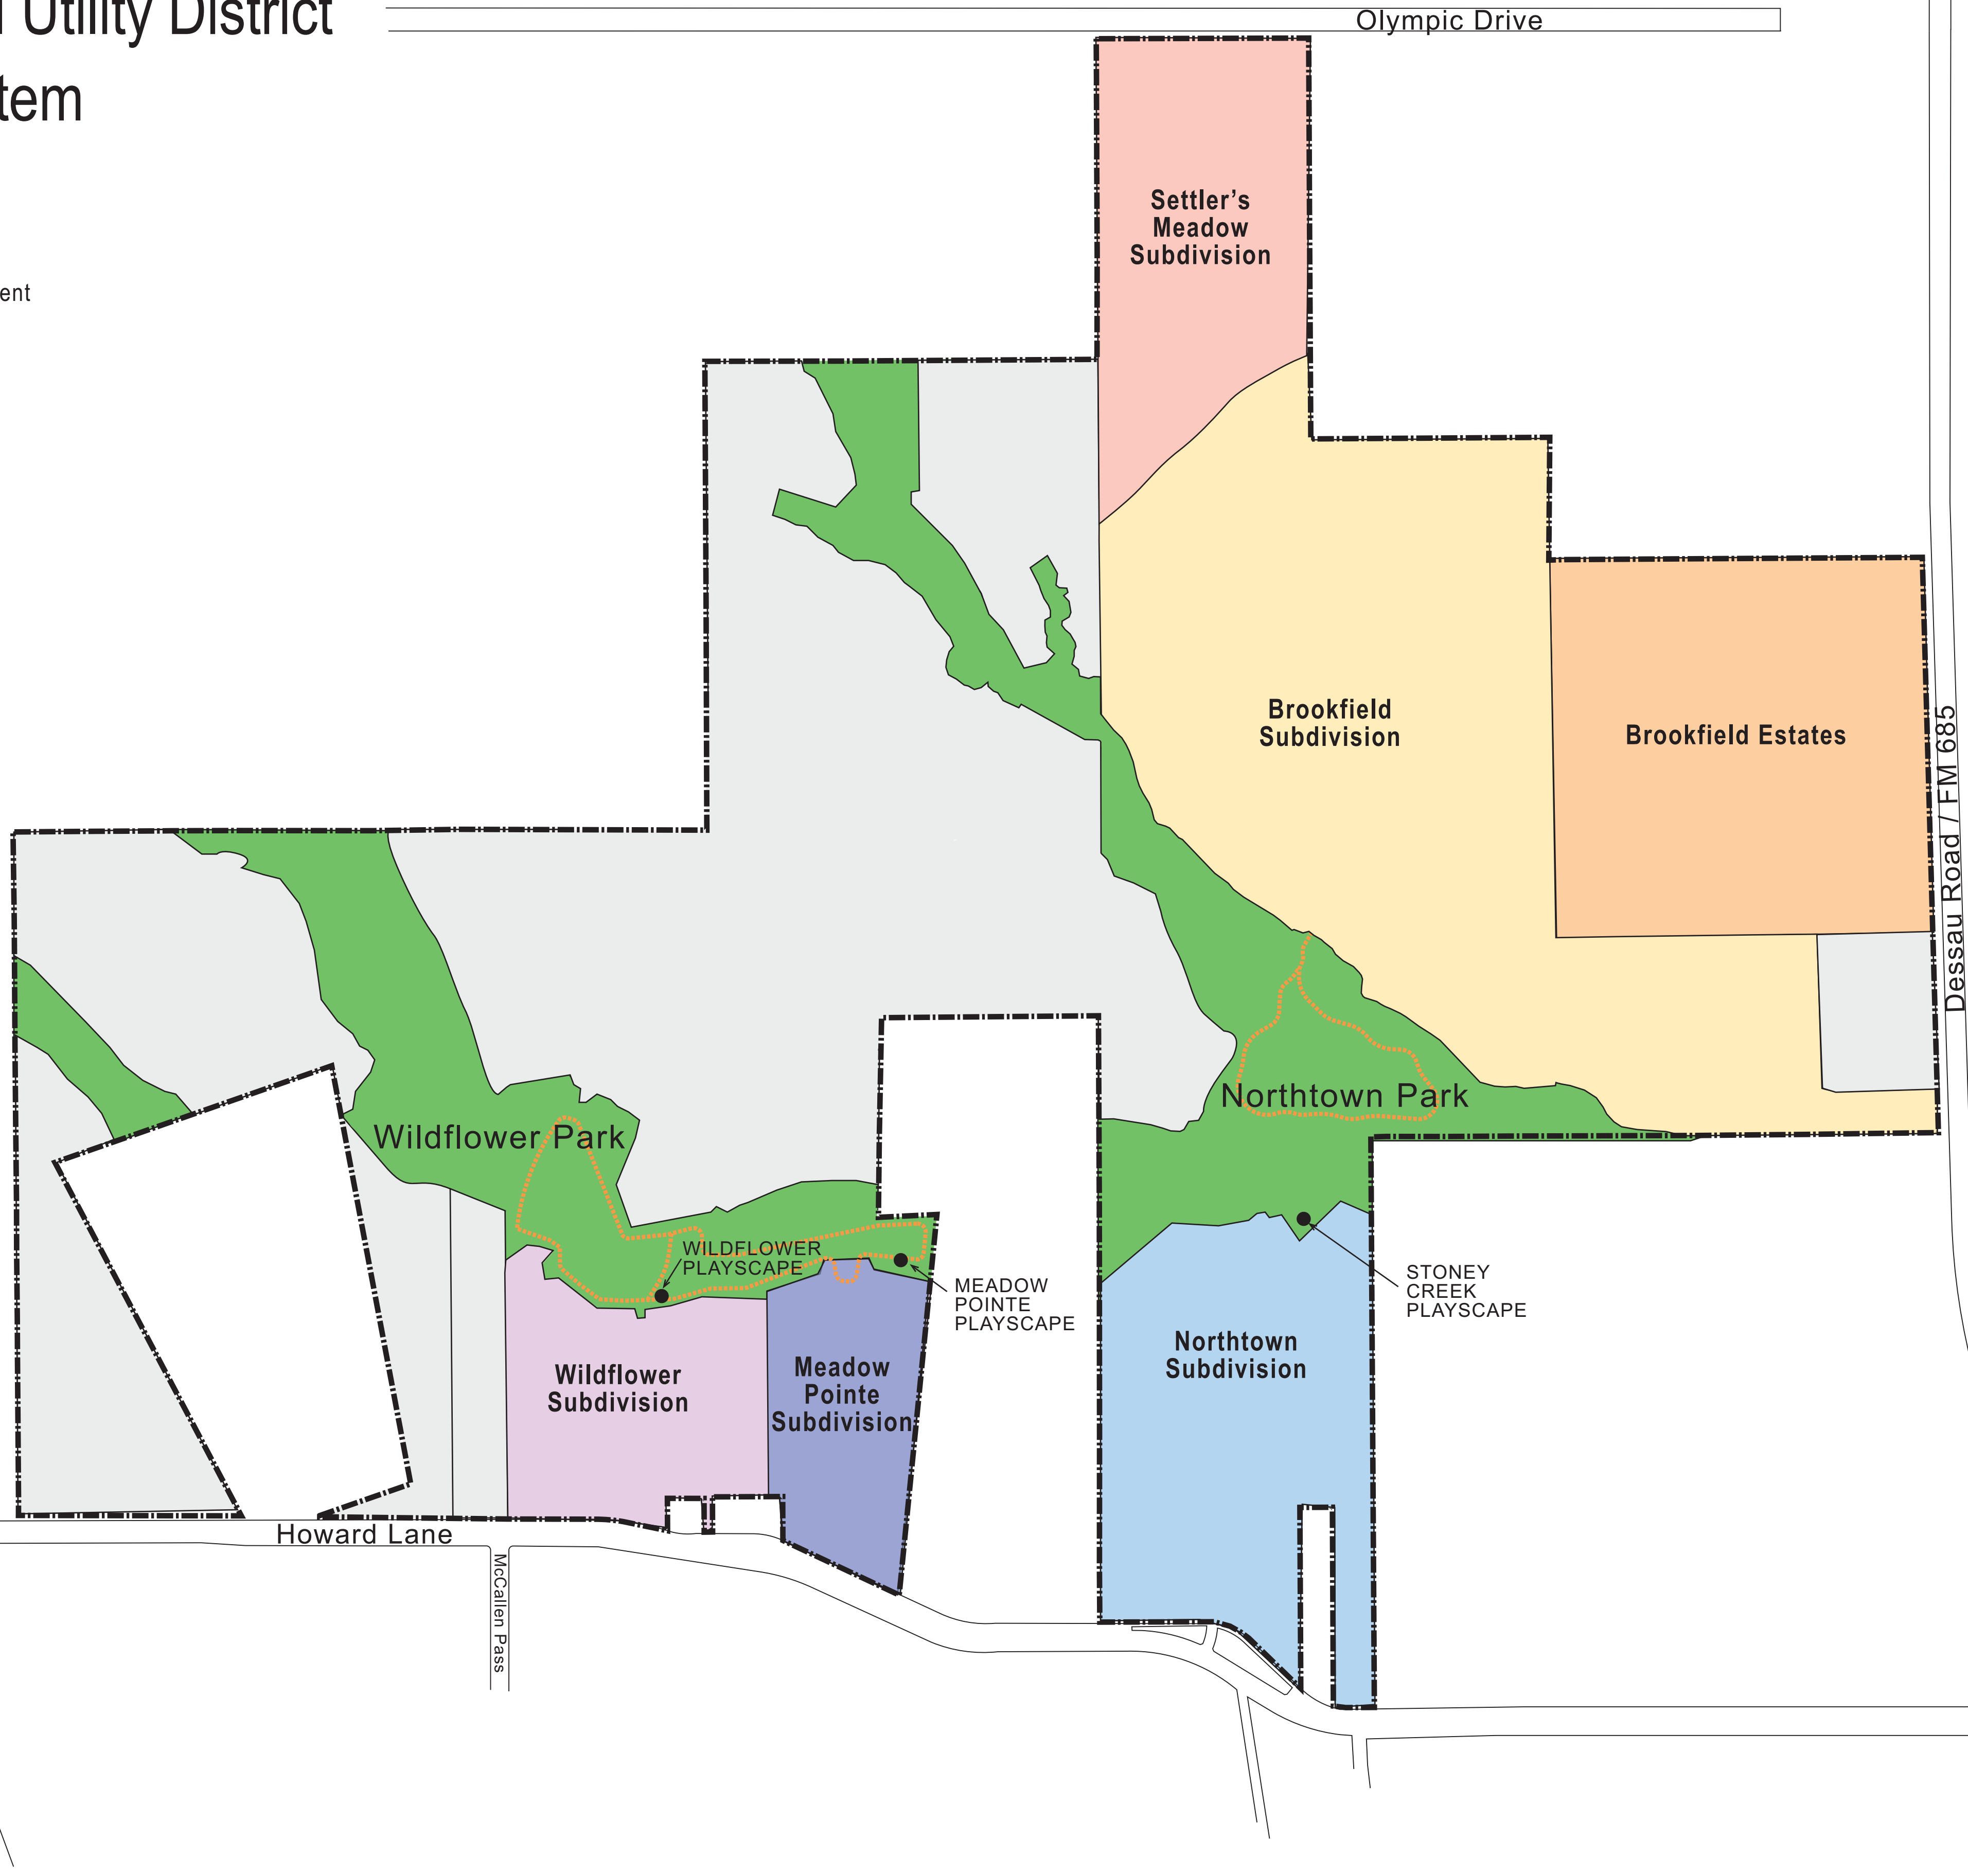

Northtown Municipal Utility District Park System

- Park
- Future Development
- Trail
- Playscape

PARTNERS

NORTHTOWN MUD PARK SYSTEM

THE INFORMATION SHOWN IS BASED ON THE BEST INFORMATION AVAILABLE AND IS SUBJECT TO CHANGE WITHOUT NOTICE